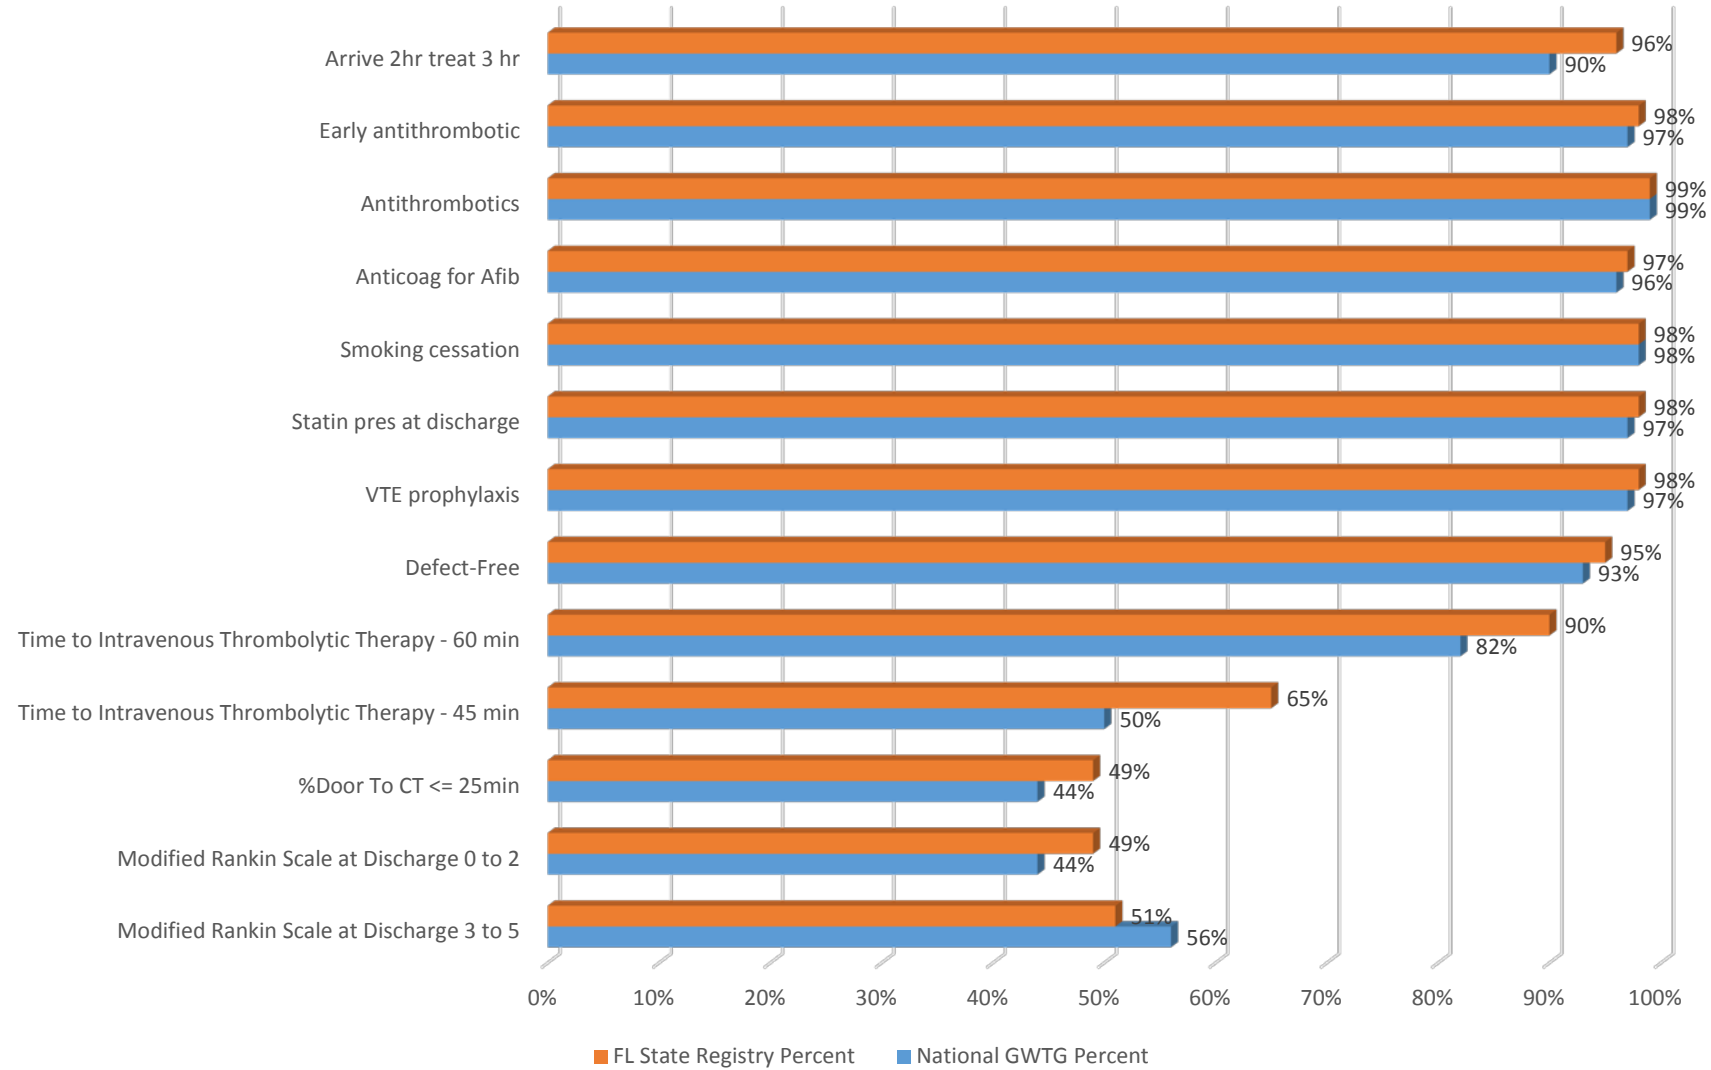

2017 State Dashboard

2017 State Metrics by Race/Ethnicity

2017 State Metrics by Sex