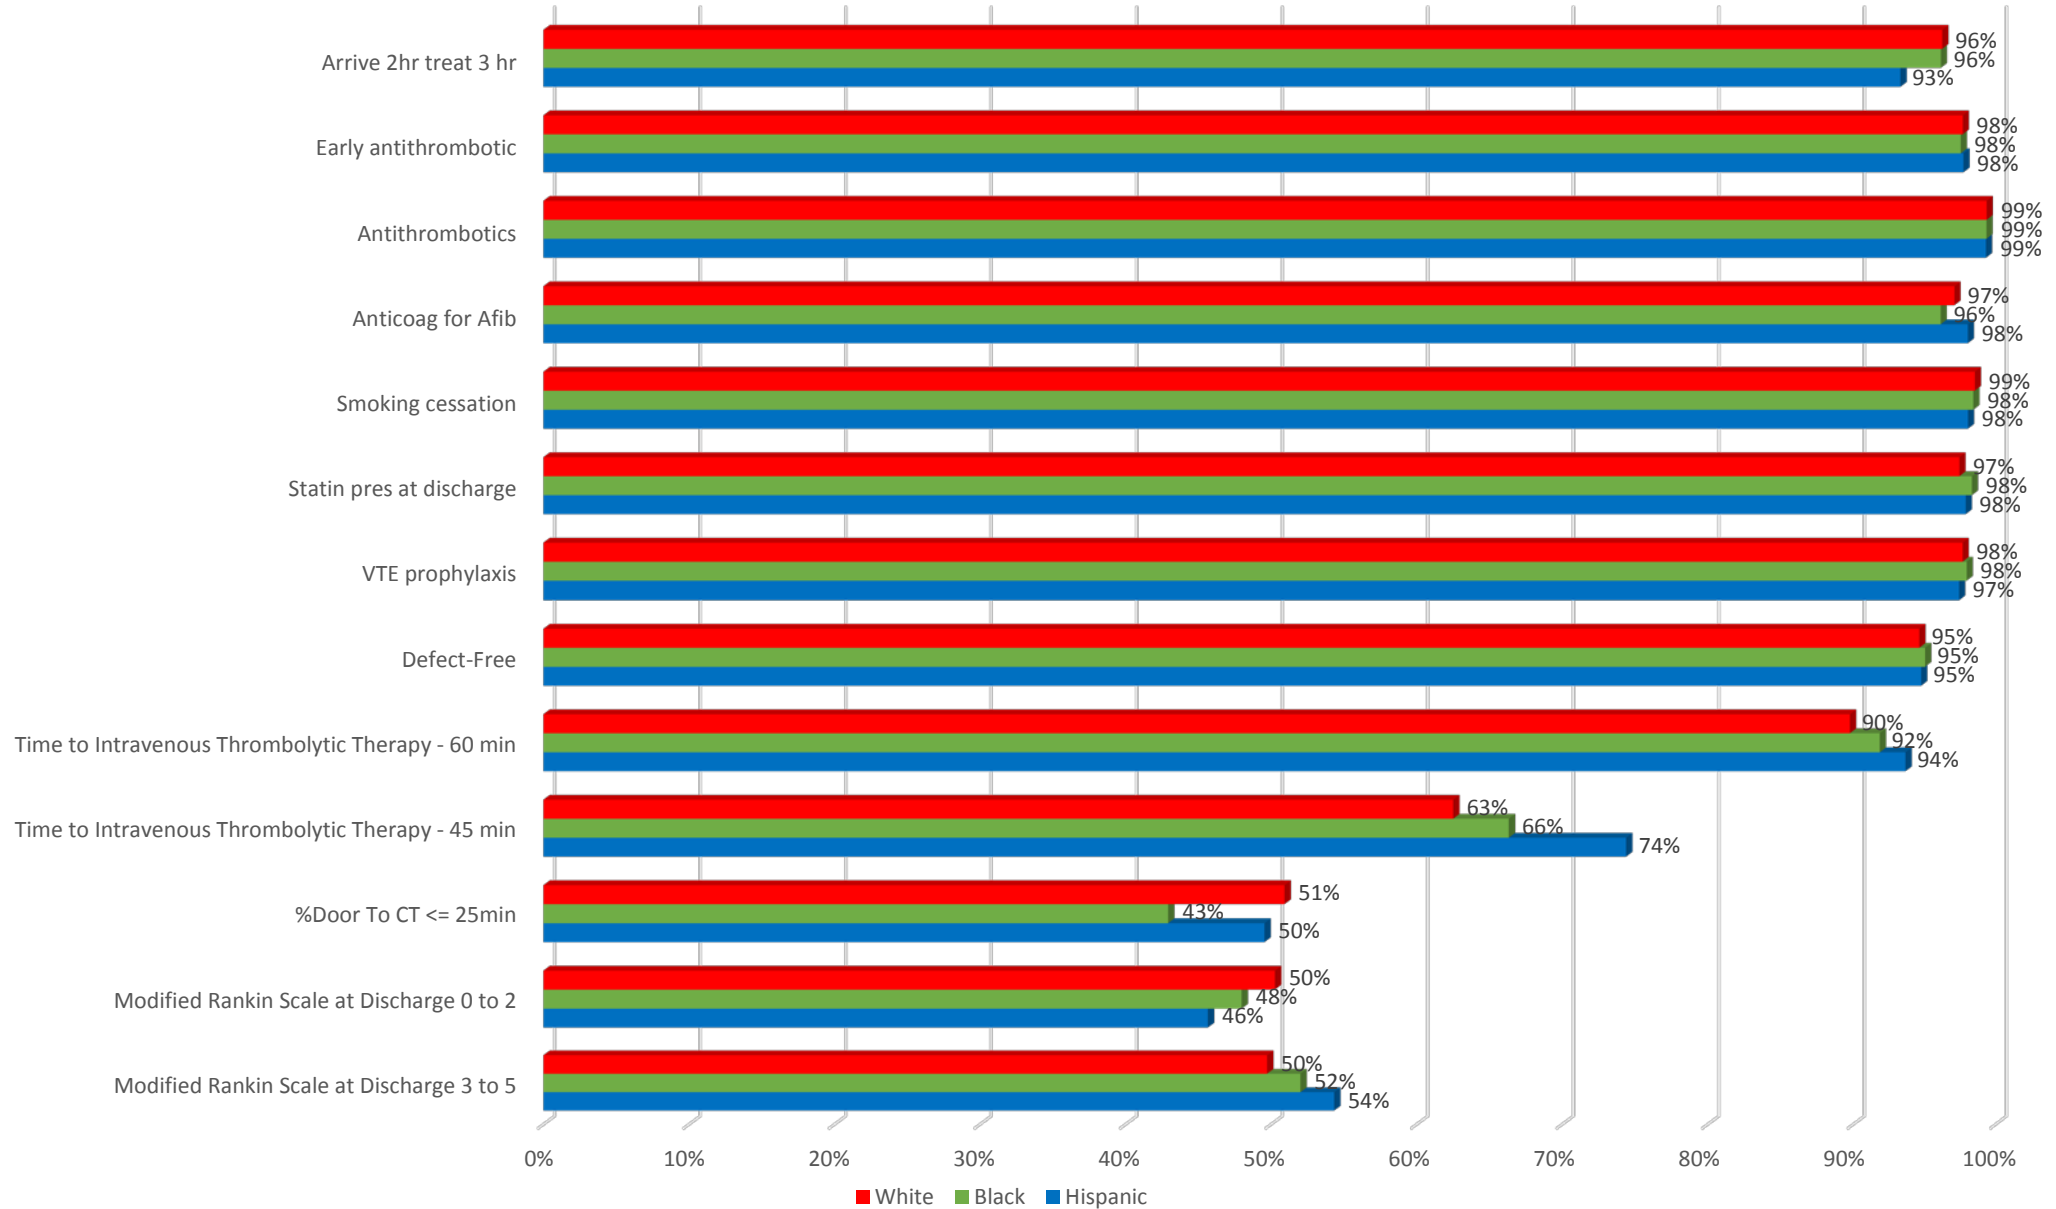

2017 State Dashboard

2017 State Metrics by Race/Ethnicity

2017 State Metrics by Sex