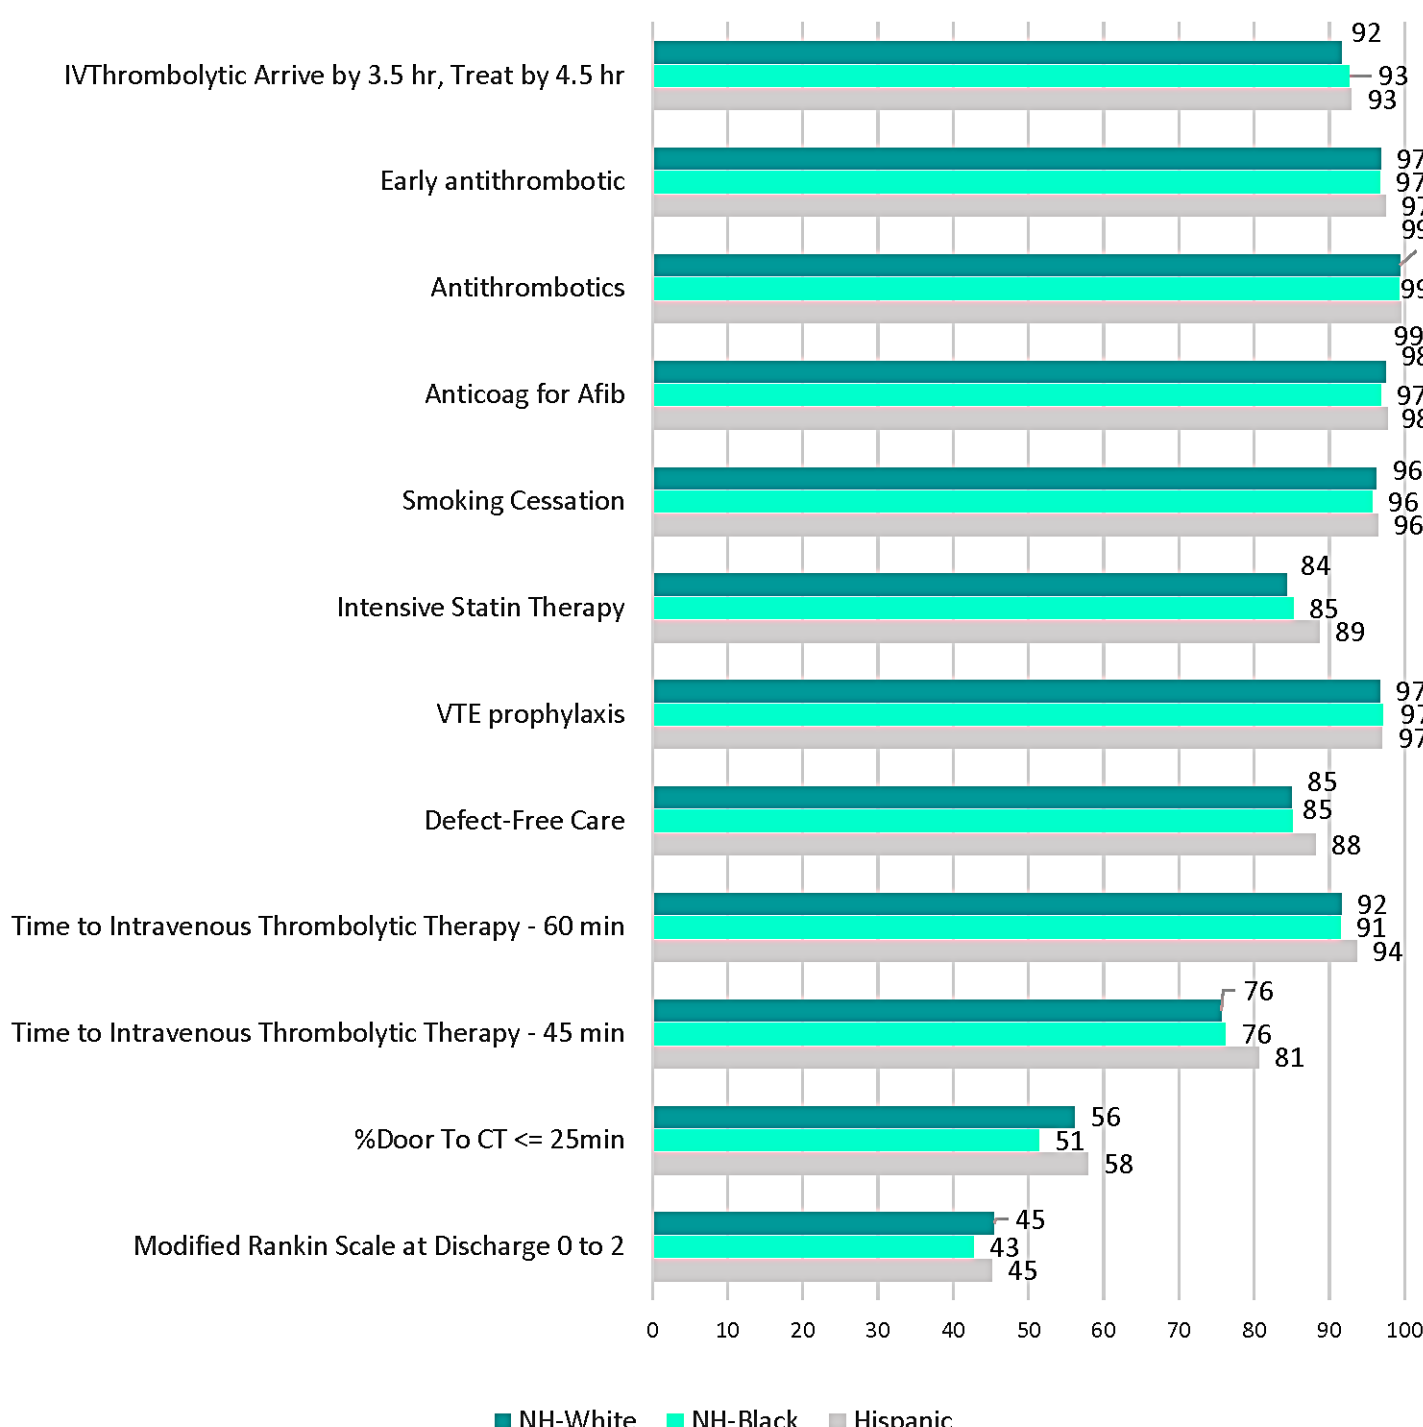

2020 Annual Statewide Dashboard GWTG- S Nation and Florida

2020 Annual Statewide Dashboard by Race/Ethnicity

2020 Annual Statewide Dashboard by Sex