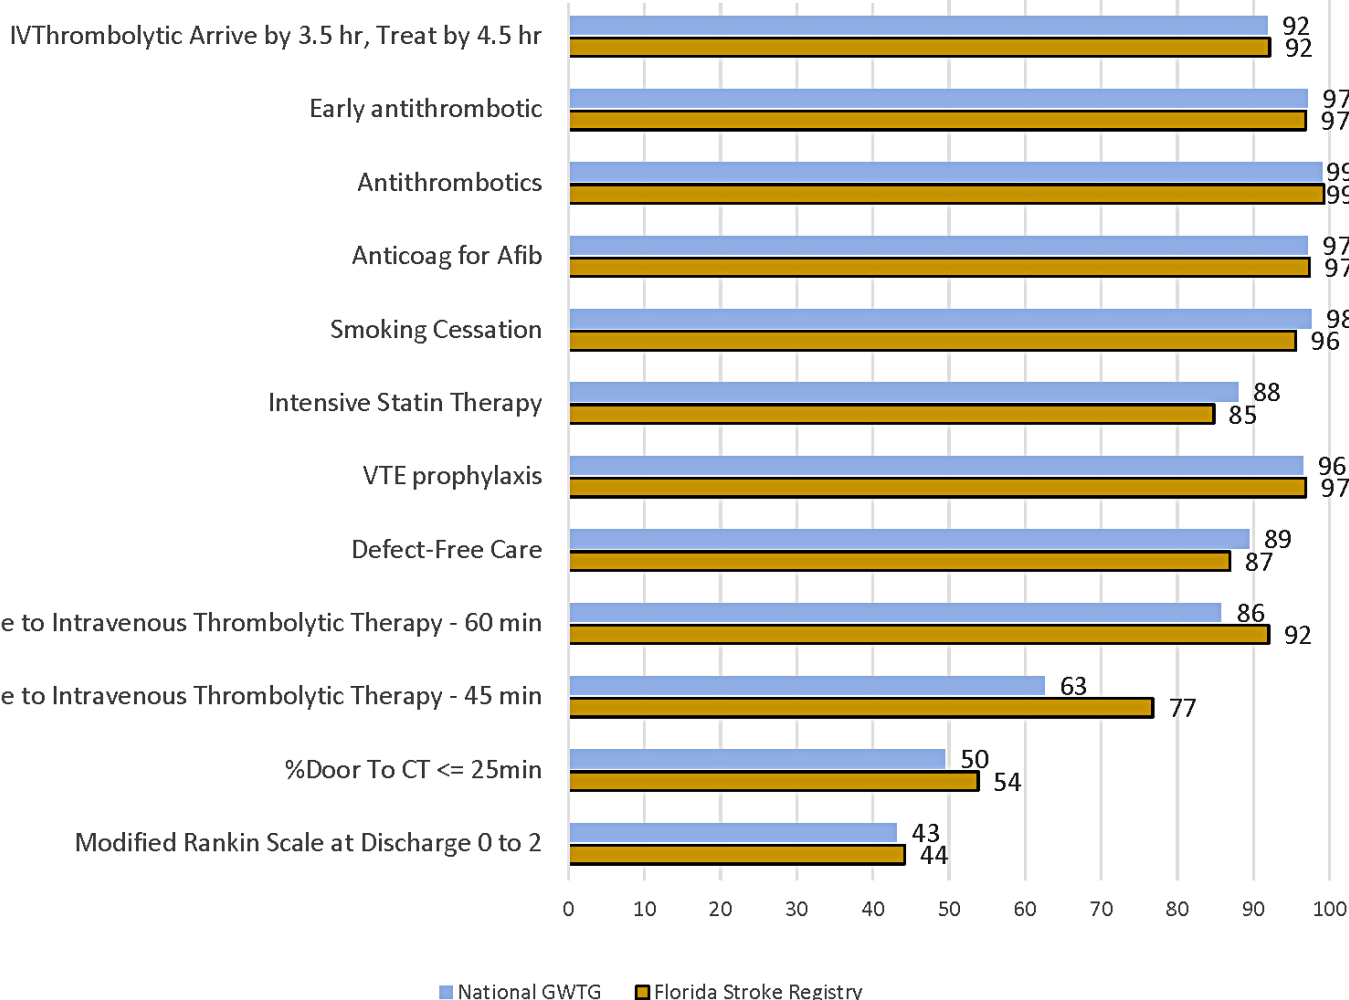

2020 Annual Statewide Dashboard GWTG- S Nation and Florida

2020 Annual Statewide Dashboard by Race/Ethnicity

2020 Annual Statewide Dashboard by Sex