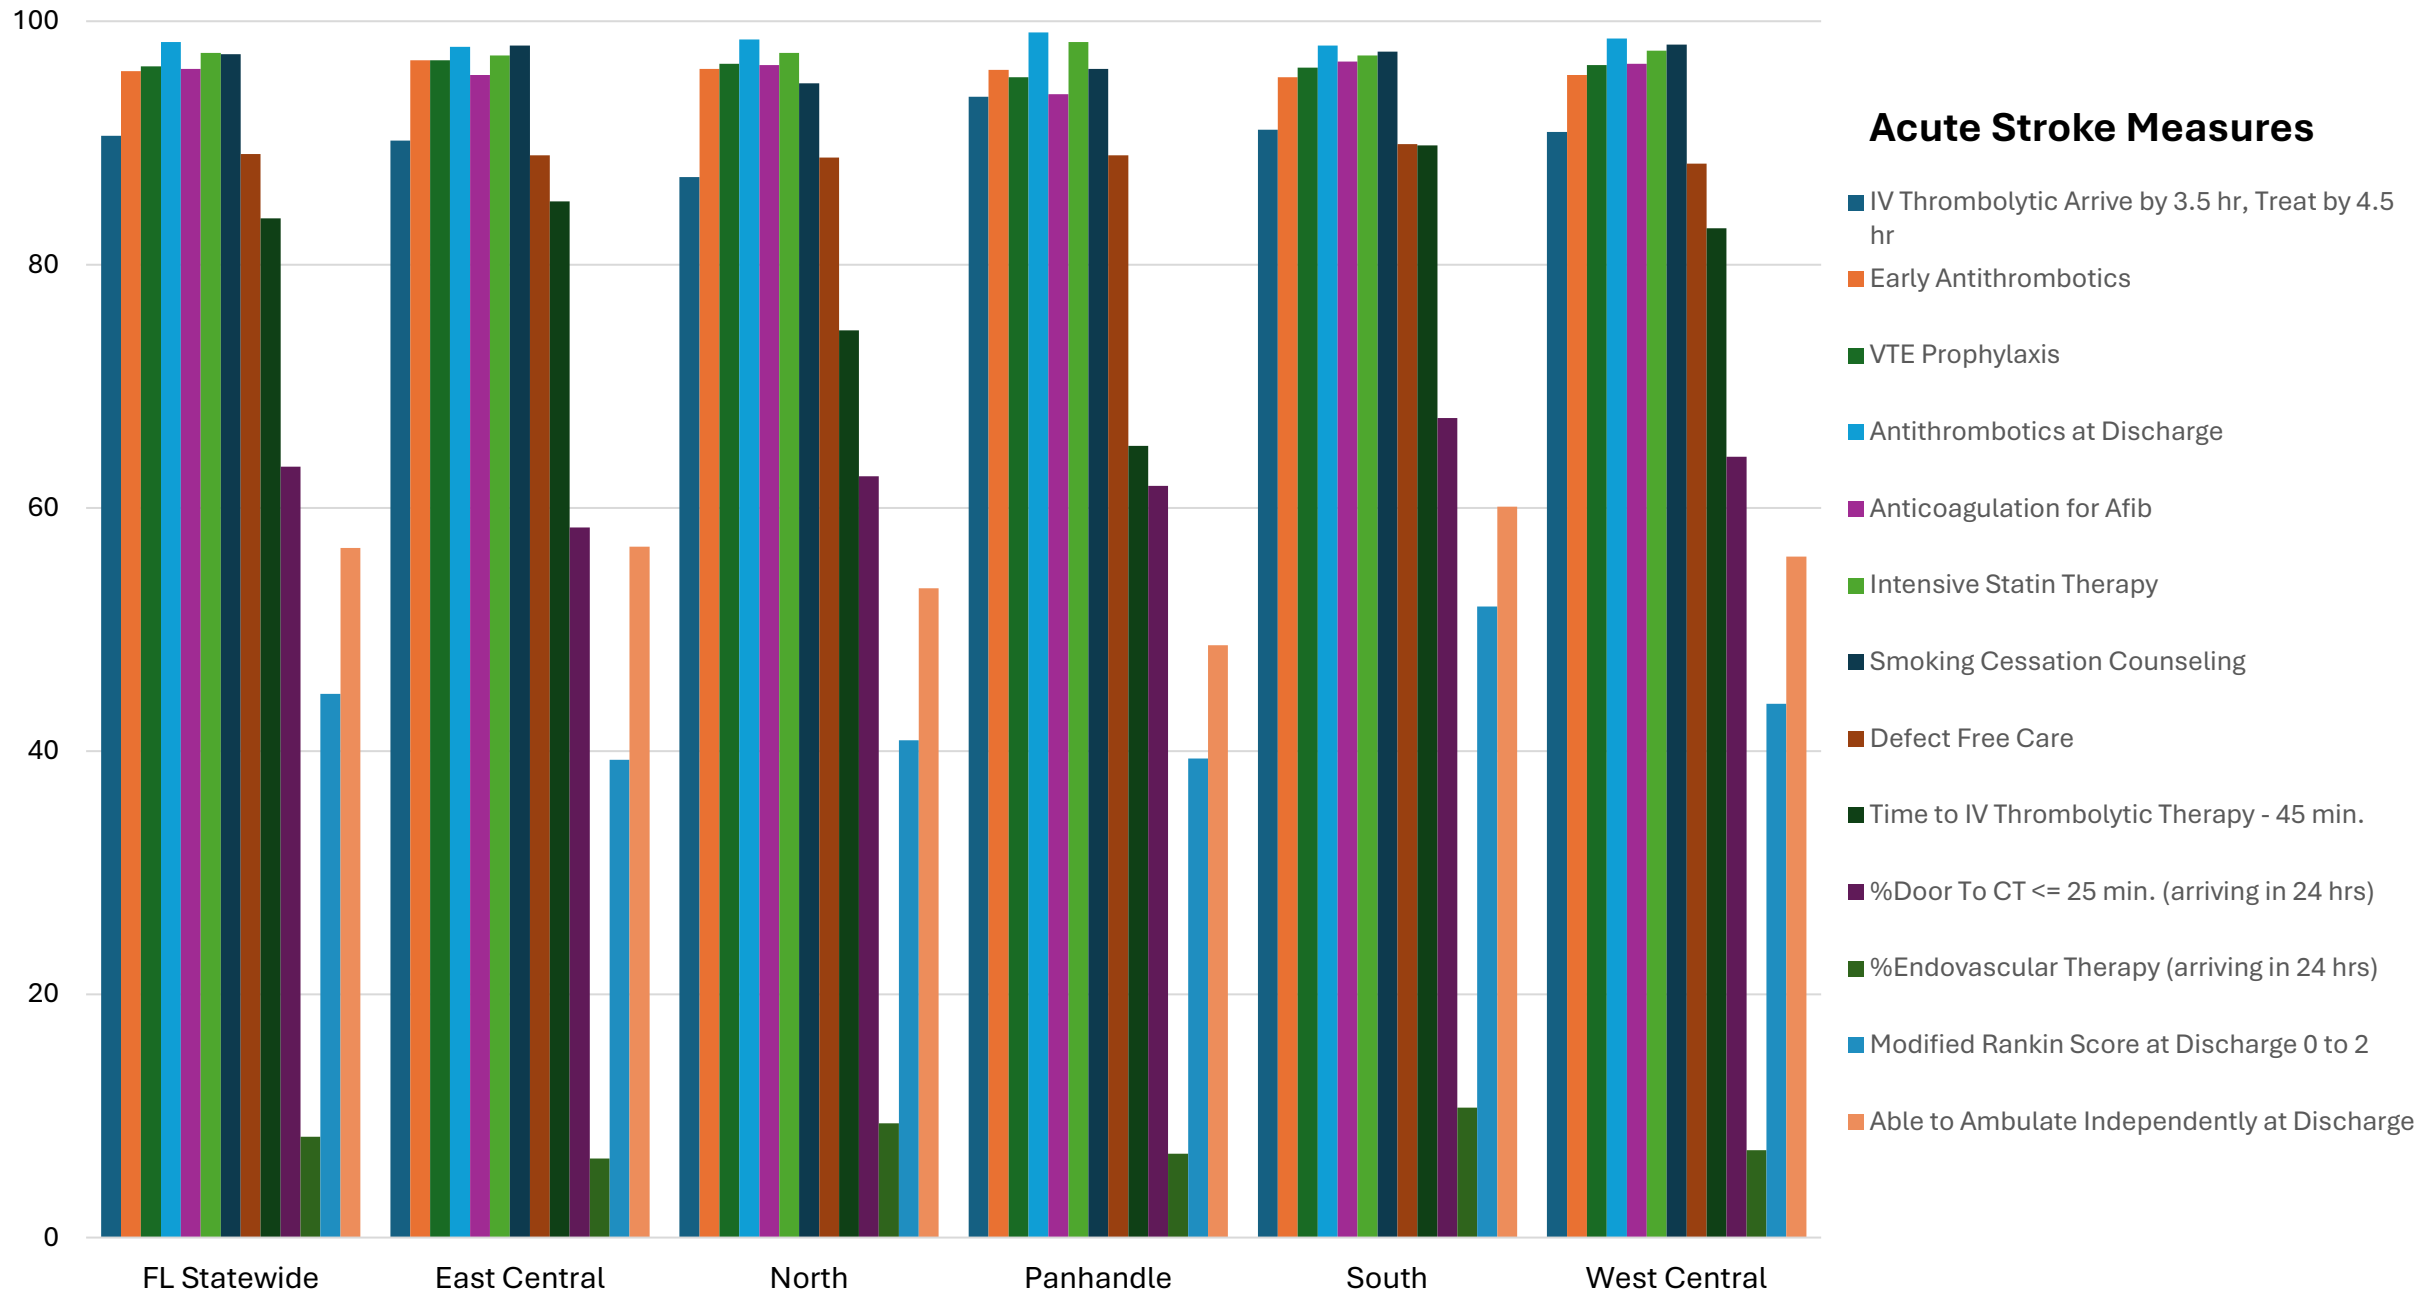

# 2023 Annual Statewide Dashboard by Race/Ethnicity

## Acute Stroke Measures

# 2023 Annual Statewide Dashboard by Sex