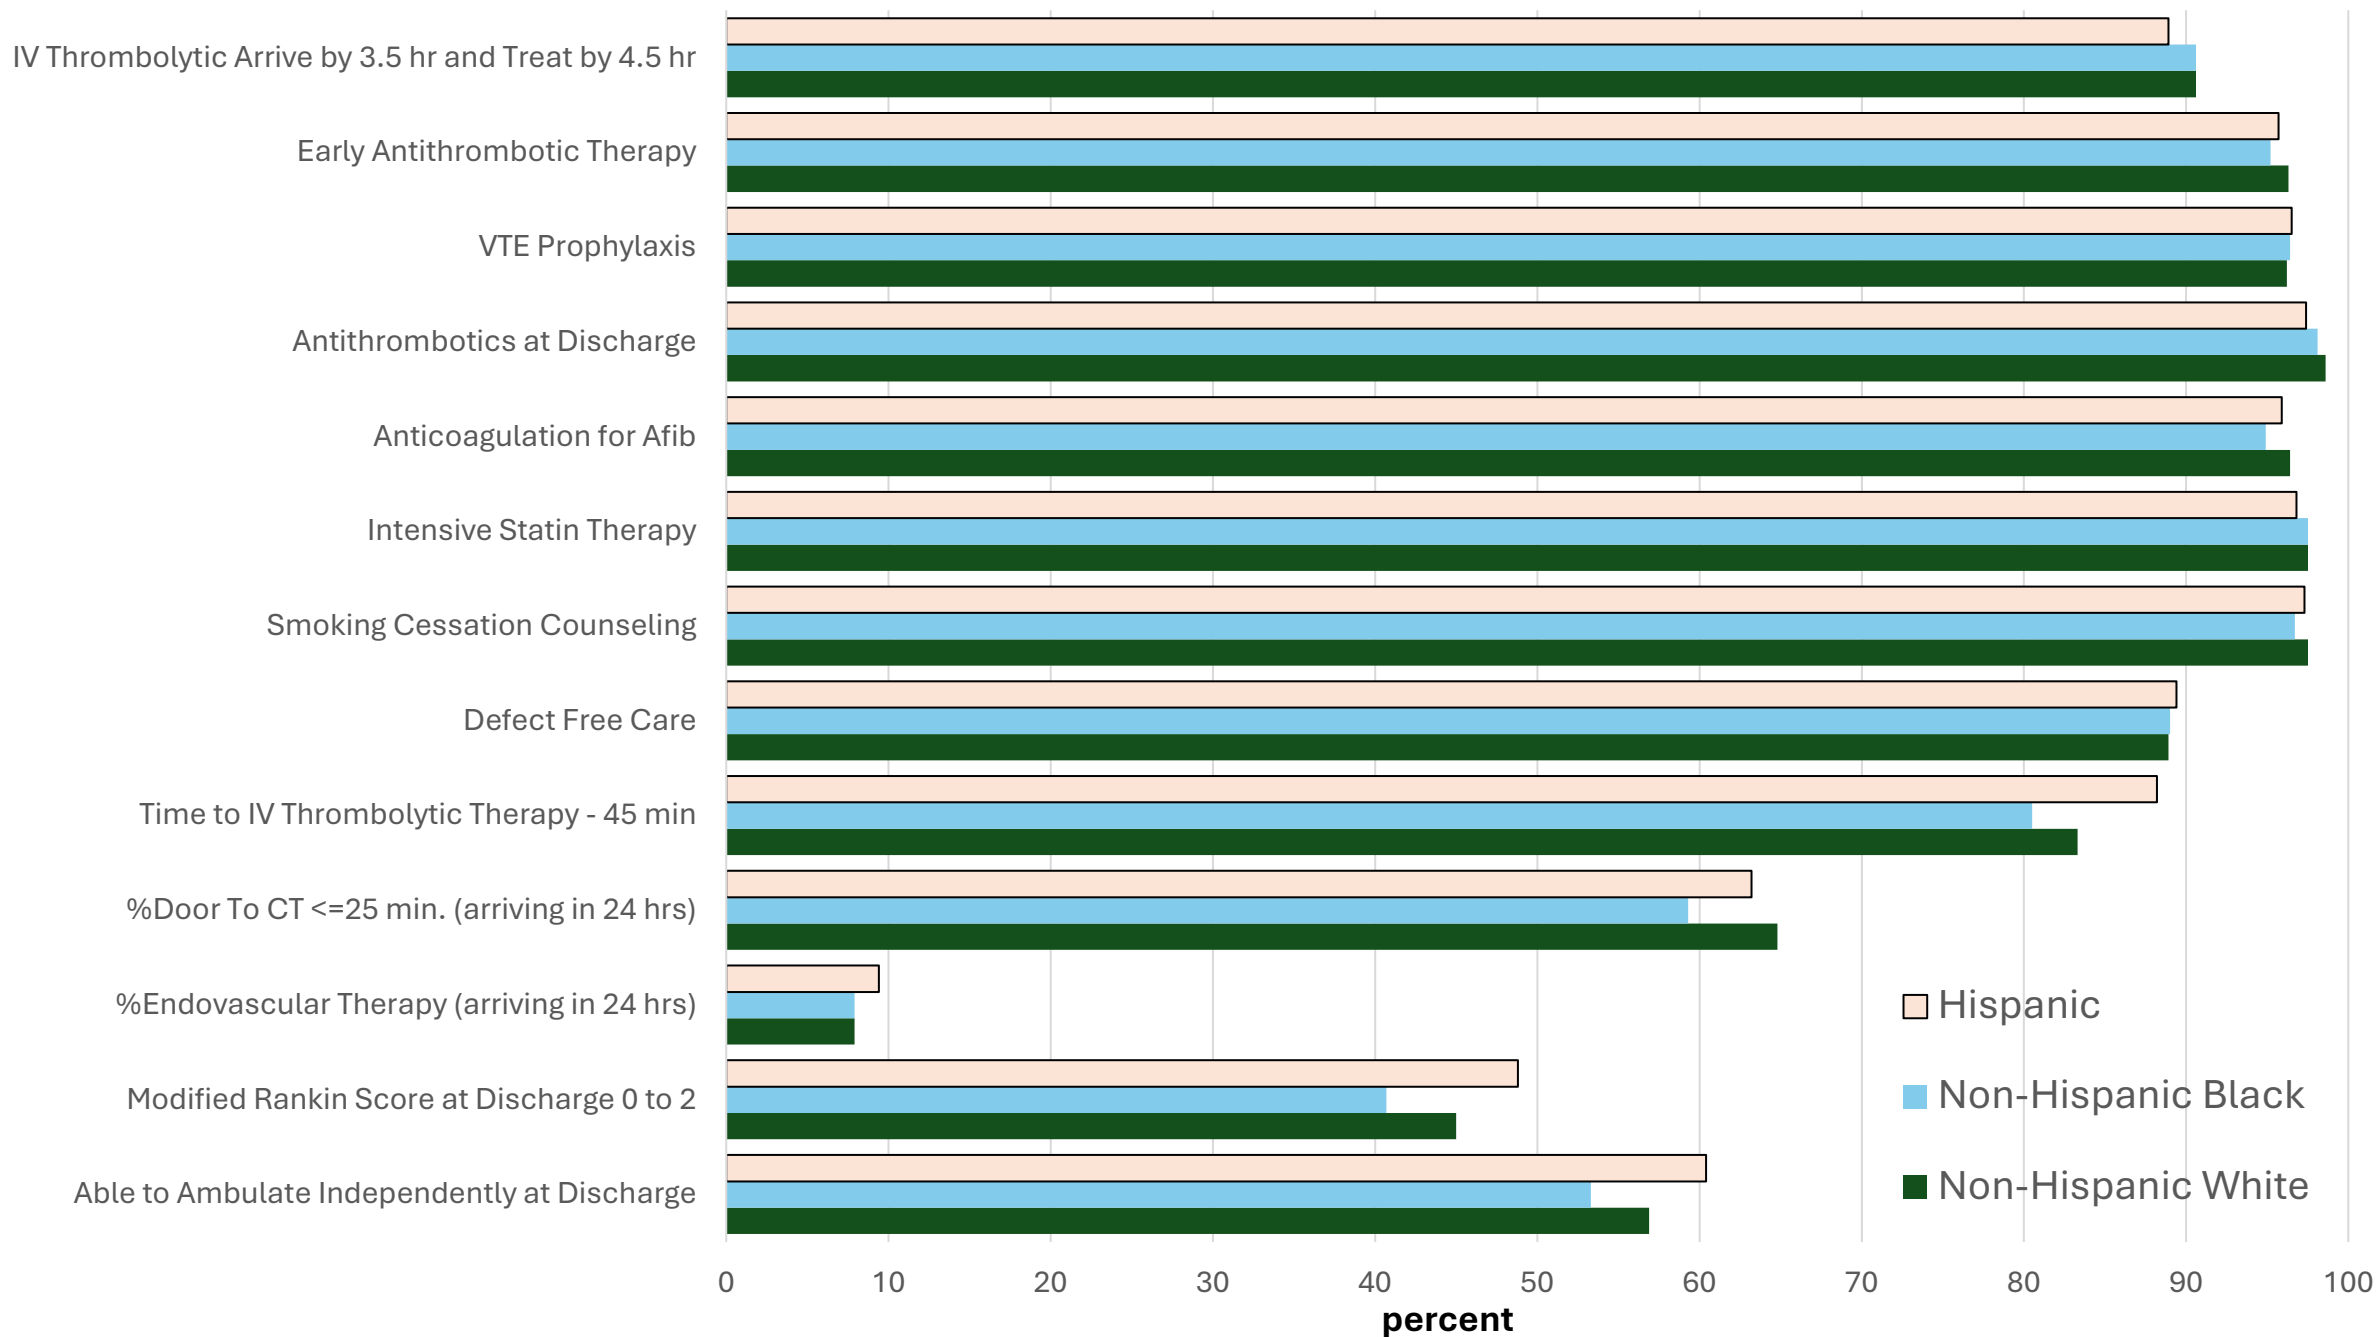

# 2023 Annual Statewide Dashboard by Region Benchmarked by the State of Florida

# 2023 Annual Statewide Dashboard by Race/Ethnicity

## Acute Stroke Measures

# 2023 Annual Statewide Dashboard by Sex